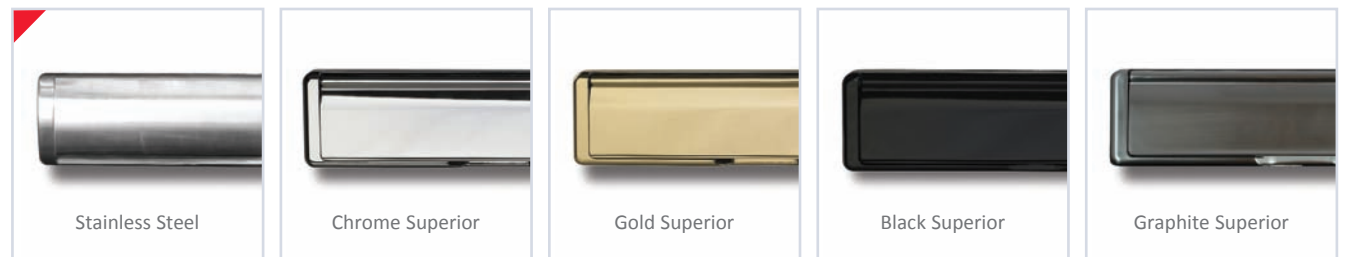

Letterplates