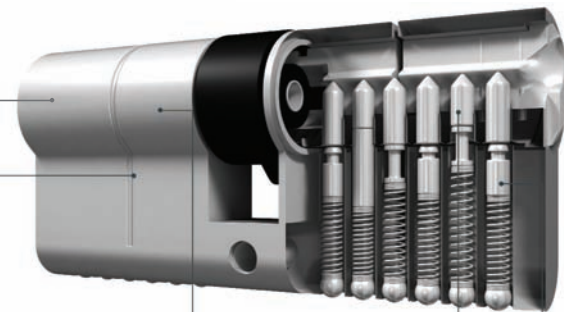

CYLINDER

Anti-bump, anti-lift & anti drill, our door cylinder will stand up to any intruder.

SACRIFICIAL CUT

ANTI BUMP

ANTI DRILL

ANTI PICK

When you upgrade to Secured by Design specification your door will carry an official security label near the bottom hinge of the door.