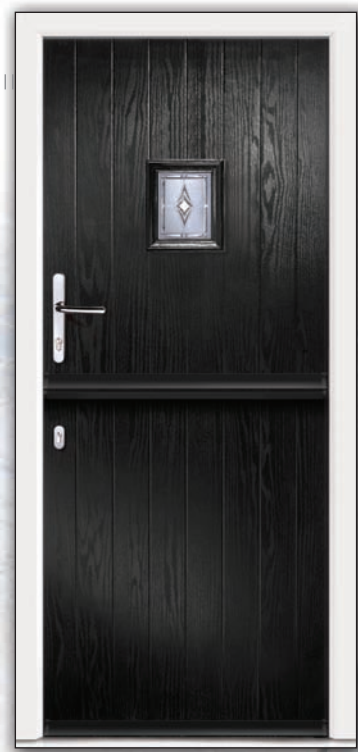

STABLE A1

STABLE B1

RB

SAVONA