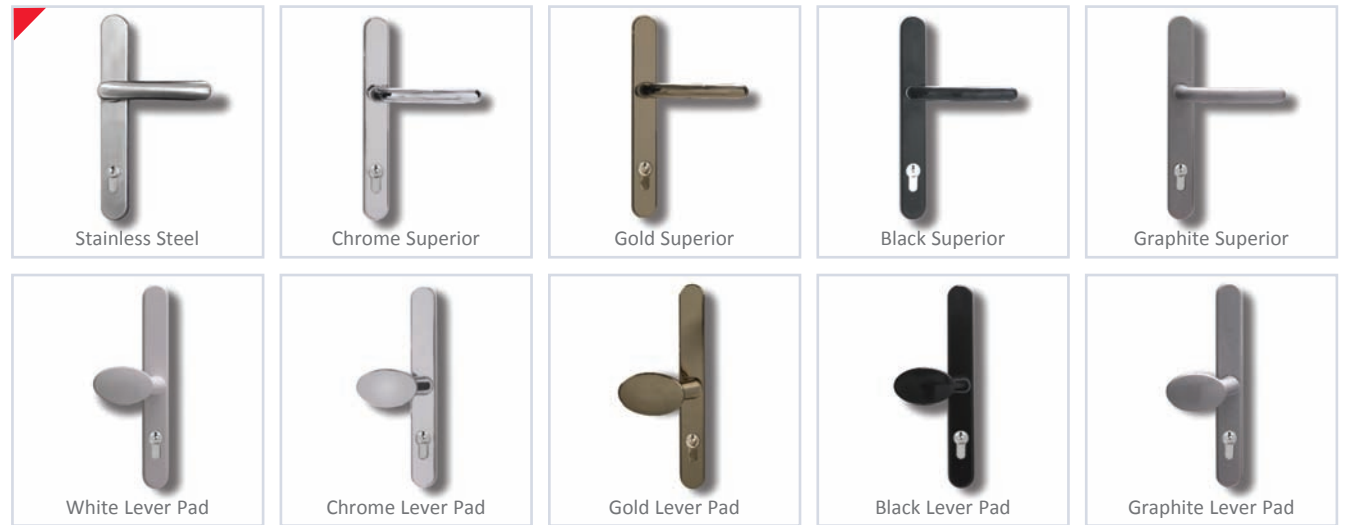

Hardware

7

Handles

Letterplates

Hinges

Stainless steel hardware comes with a comprehensive anti-corrosion guarantee