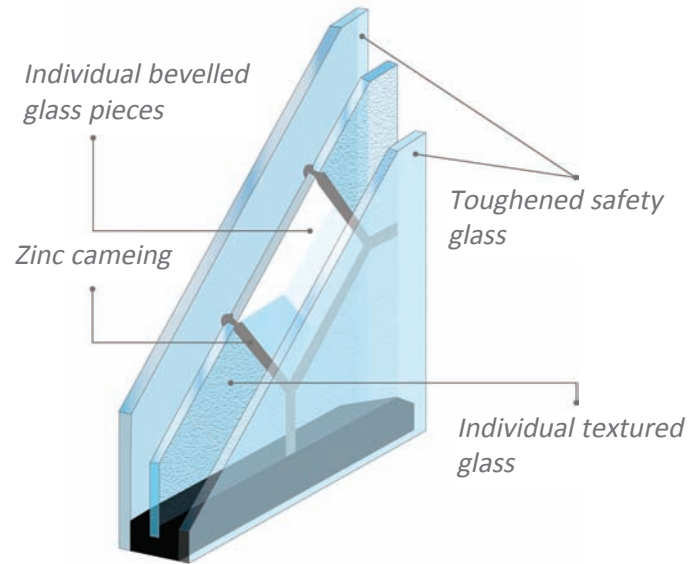

### TR Triple Glazed

The beautifully hand assembled and soldered centre panes have the benefit of triple glazing preventing oxidization or discolouring of the lead. The easy to clean units also provide superior heat and sound insulation.

### N.B.

“Resin Bevel” and “Triple Glazed” designs incorporate their own unique backing glass.

“Glass Tile” designs incorporate clear backing glass.

“Lead & Film” and “Glass Bevels” designs have a choice of backing glass (see backing glass options).